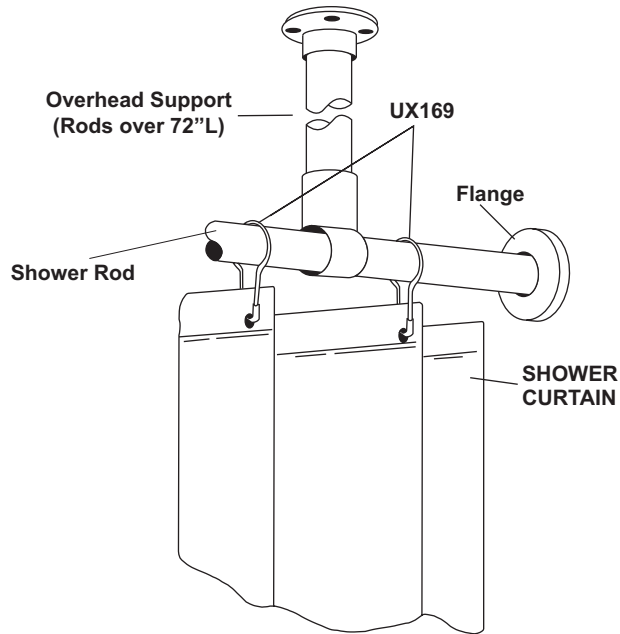

JOB #:

ITEM #:

QUANTITY:

MOUNTING	HANDING	TYPE	SIZE	OTHER

SPECIFICATIONS	INSTALLATION
----------------	--------------

Bacteria & Mildew Resistant: Heavy duty vinyl film (8 mil) that is flame retardant, durable and waterproof. Microbiotic KV-33 is an integral part added to the fabrication of this curtain that can be laundered repeatedly without losing this barrier against bacteria, fungus and mildew. KV-33 is a durable bacteriostat, mildewstat and fungistat that will provide protection for as long as you use this style curtain. It will retard the growth of organisms, thereby inhibiting odors caused by decaying bacteria.

Design: To insure the ultimate in bacteria free curtain, there are no side hems to hinder the flow-off of soap and water. This also makes cleaning easier. The heading is reinforced with a ten gauge vinyl film with rust proof anodized eyelets spaced 6" apart.