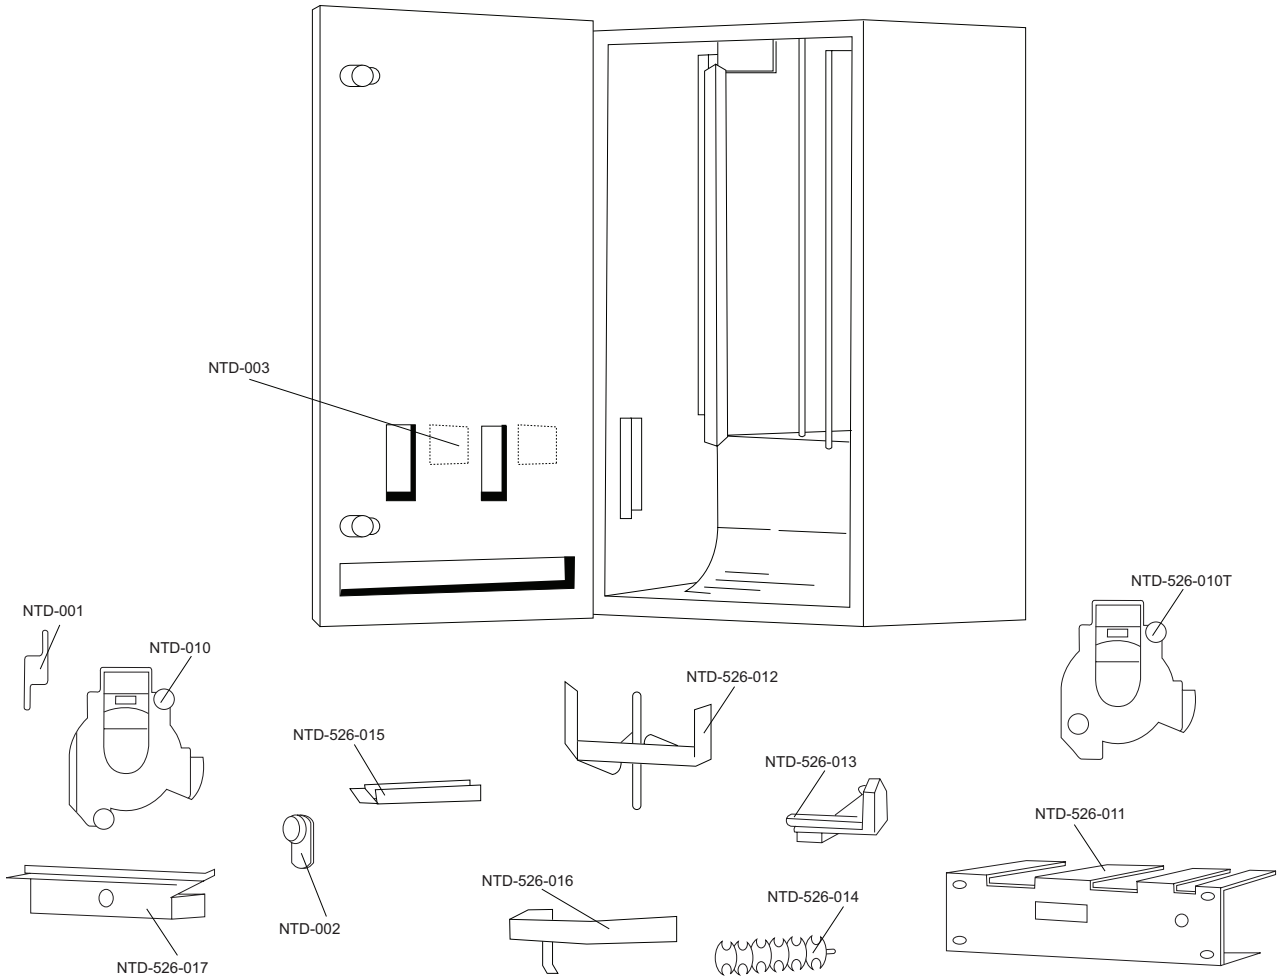

A&J Washroom Accessories

U526-SM

Part Diagram

Part Number	Part Description
NTD-001	Turn knob with set screw
NTD-002	HL100 lock & key
NTD-003	Coin & denomination label
NTD-526-011	Mounting plate
NTD-526-012	Two stack finger plate
NTD-526-013	Flipper horn
NTD-526-014	Tampon rotor
NTD-526-015	Tampon weight
NTD-526-016	Napkin weight
NTD-526-10N	Coin mechanism for napkin dispenser only (.10, .25, .50 & Free)
NTD-010	Coin mechanism for tampon dispenser (.10, .25, .50 & Free)
NTD-526-017	Coin box