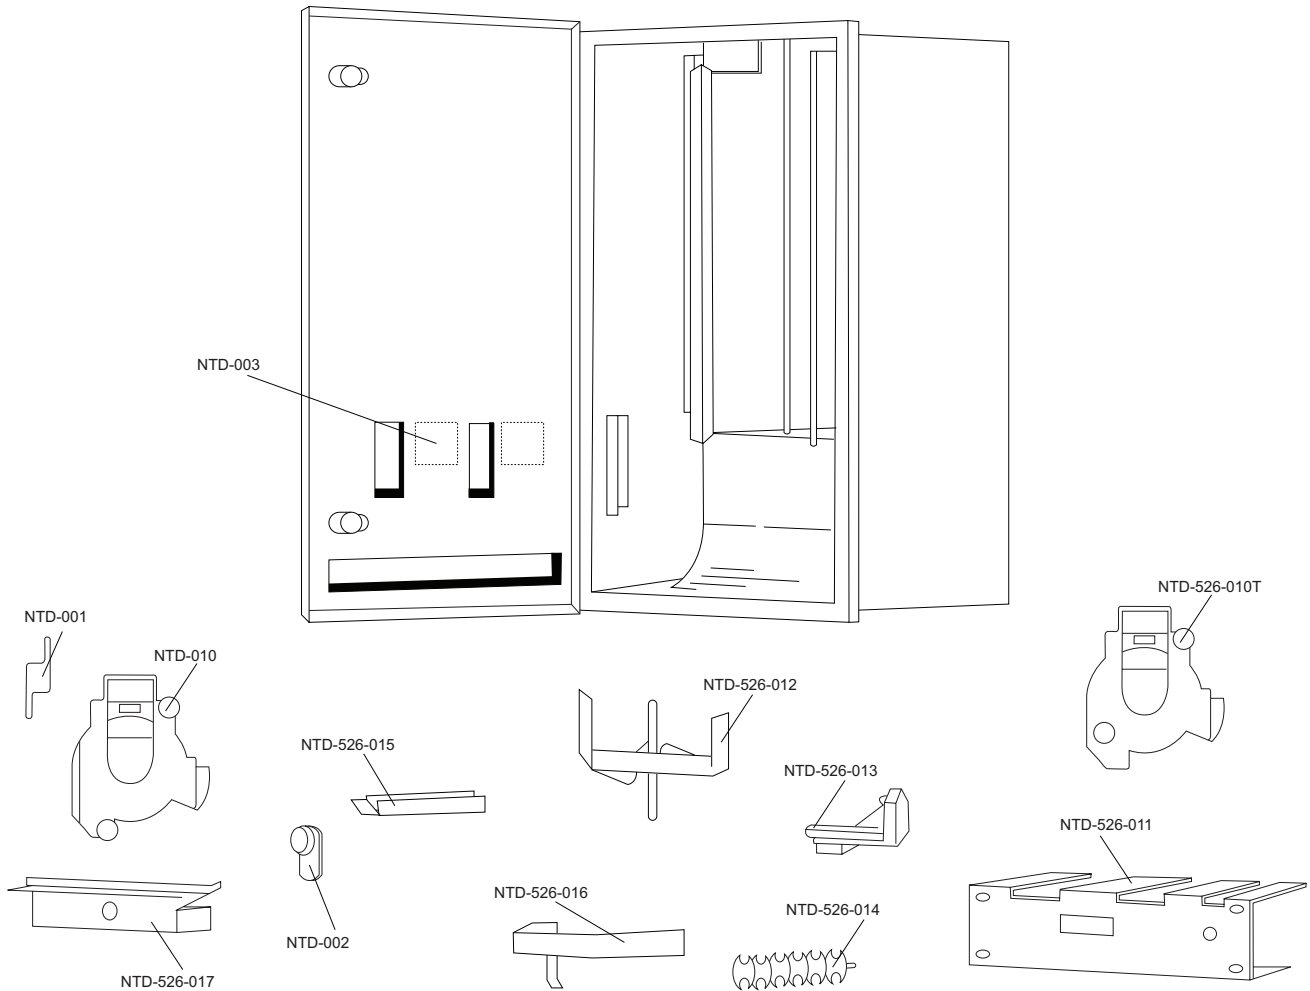

A&J Washroom Accessories

# U526 Part Diagram

Part Number	Part Description
NTD-001	Turn knob with set screw
NTD-002	HL100 lock & key
NTD-003	Coin & denomination label
NTD-526-011	Mounting plate
NTD-526-012	Two stack finger plate
NTD-526-013	Flipper horn
NTD-526-014	Tampon rotor
NTD-526-015	Tampon weight
NTD-526-016	Napkin weight
NTD-526-10N	Coin mechanism for napkin dispenser only (.10, .25, .50 & Free)
NTD-010	Coin mechanism for tampon dispenser (.10, .25, .50 & Free)
NTD-526-017	Coin box