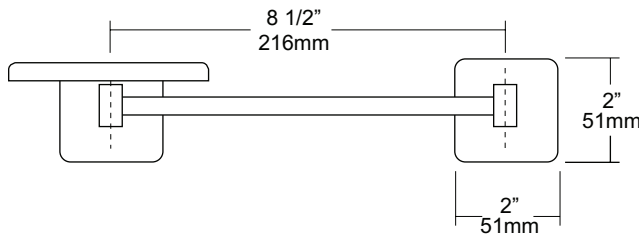

UX125-BF

Soap Dish & Wash Cloth Bar

Revision 10/15

JOB #:

ITEM #:

QUANTITY:

MOUNTING	HANDING	TYPE	SIZE	OTHER

SPECIFICATIONS

UX Accessories: All UX bath accessories series are fabricated of stainless steel with a bright or satin finish. Mounting plates are concealed with a snap-on type plate secured by a set screw.

Flange: 2" x 2" flange #22 ga stainless steel.

Post: #22 ga stainless steel.

Mounting Plate: #16 ga concealed wall plate. Set screw secures mounting plate and flange.

Soap Dish: #22 ga stainless steel. **Bar:** 3/4" square bar

Overall Size: 11-11/16"W x 2"H x 4 1/8"D
297mm x 51mm x 105mm

UX125-SF: Same as UX125-BF with satin finish.

INSTALLATION

Provide an area on wall surface at desired or specified location. Place concealed mounting plate on wall surface and transfer mounting points. Drill pilot holes and secure with proper fasteners. Place snap on flange over plate and secure with set screw.