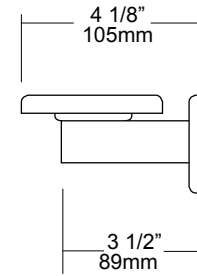

UX125-BF

Soap Dish & Wash Cloth Bar

Revision 10/15

JOB #:

ITEM #:

QUANTITY:

MOUNTING	HANDING	TYPE	SIZE	OTHER

SPECIFICATIONS

Post: #22 ga stainless steel.

Mounting Plate: #16 ga concealed wall plate. Set screw secures mounting plate and flange.

Soap Dish: #22 ga stainless steel. **Bar:** 3/4" square bar

Overall Size: 11-11/16"W x 2"H x 4 1/8"D
297mm x 51mm x 105mm