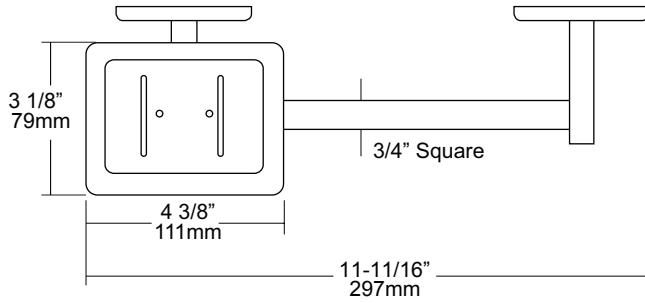

UX125-BF

Soap Dish & Wash Cloth Bar

Revision 10/15

JOB #:

ITEM #:

QUANTITY:

MOUNTING	HANDING	TYPE	SIZE	OTHER

SPECIFICATIONS

UX Accessories: All UX bath accessories series are fabricated of stainless steel with a bright or satin finish. Mounting plates are concealed with a snap-on type plate secured by a set screw.

Flange: 2" x 2" flange #22 ga stainless steel.

Post: #22 ga stainless steel.

Mounting Plate: #16 ga concealed wall plate. Set screw secures mounting plate and flange.

Soap Dish: #22 ga stainless steel. **Bar:** 3/4" square bar

Overall Size: 11-11/16"W x 2"H x 4 1/8"D
297mm x 51mm x 105mm