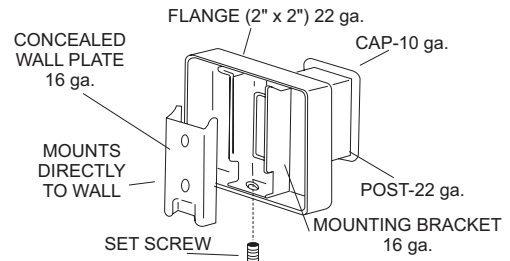

UX125-BF

Soap Dish & Wash Cloth Bar

Revision 10/15

JOB #:

ITEM #:

QUANTITY:

MOUNTING	HANDING	TYPE	SIZE	OTHER

SPECIFICATIONS

UX Accessories: All UX bath accessories series are fabricated of stainless steel with a bright or satin finish. Mounting plates are concealed with a snap-on type plate secured by a set screw.

Flange: 2" x 2" flange #22 ga stainless steel.

Post: #22 ga stainless steel.

Mounting Plate: #16 ga concealed wall plate. Set screw secures mounting plate and flange.

Soap Dish: #22 ga stainless steel. **Bar:** 3/4" square bar

Overall Size: 11-11/16"W x 2"H x 4 1/8"D
297mm x 51mm x 105mm