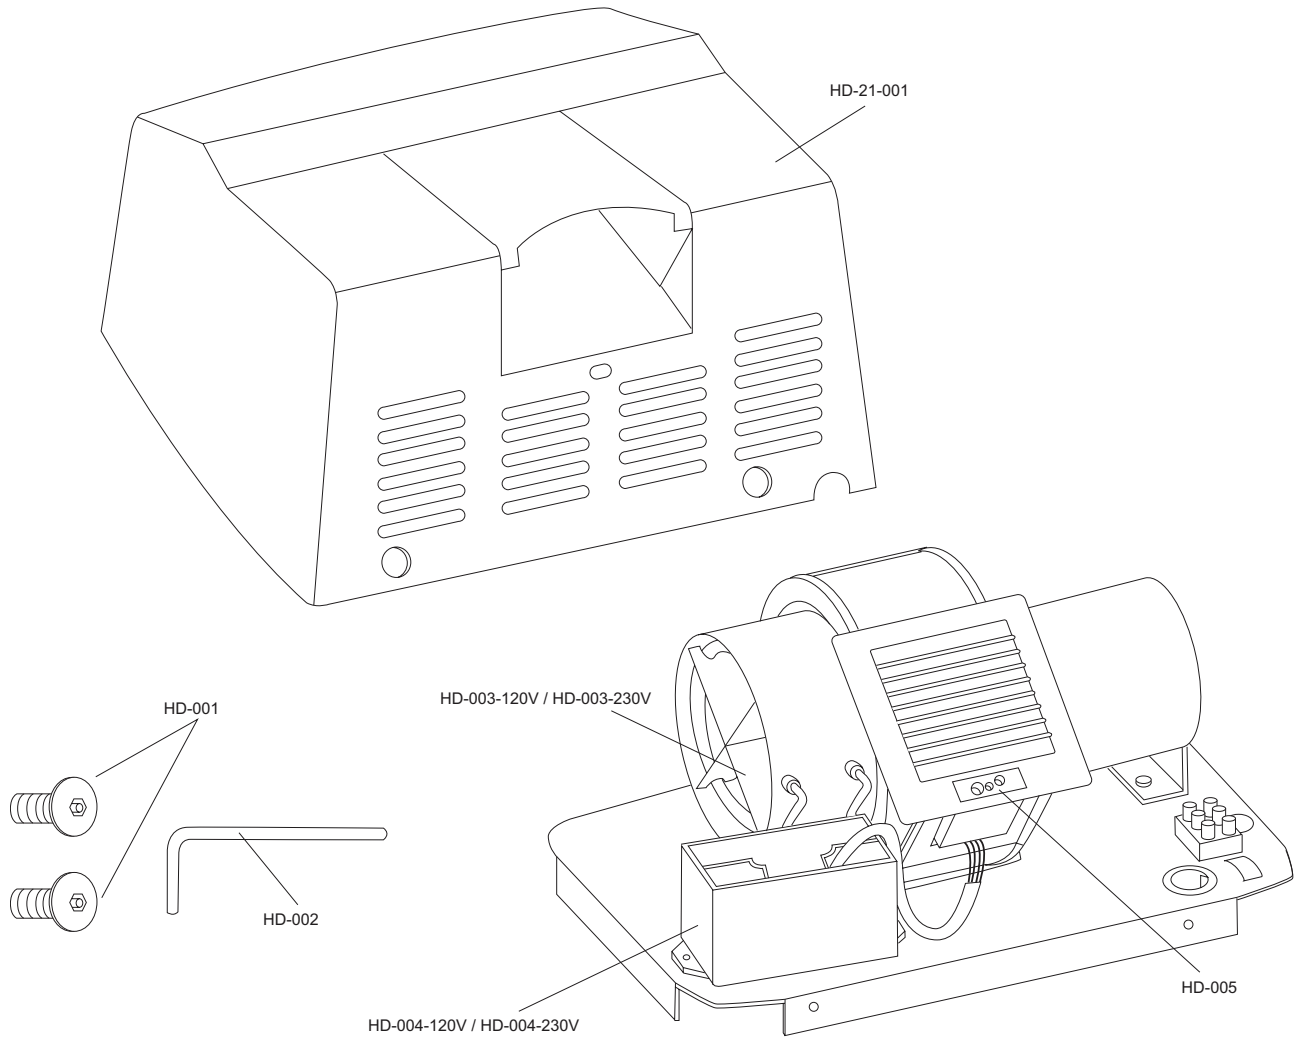

AJW

A&J Washroom Accessories

U1521EA Hand Dryer Part Diagram