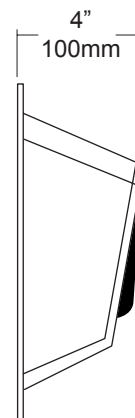

U1511EA

LOW PROFILE AUTOMATIC HAND DRYER

A&J Washroom Accessories
509 Temple Hill Road
New Windsor, NY 12553-5532
P. (845) 562-3332 | F. (845) 562-3391

FEATURES

- Universal voltage
- Low profile design
- Suitable for light traffic areas
- Operates automatically using infrared sensor
- Dual output for maximum efficiency
- Thermal protection system prevents dryer from overheating
- ADA Compliant

JETAIR

AJW A&J Washroom Accessories

www.ajwashroom.com