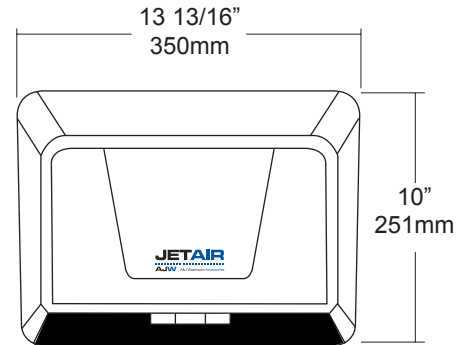

U1511EA

LOW PROFILE AUTOMATIC HAND DRYER

A&J Washroom Accessories
509 Temple Hill Road
New Windsor, NY 12553-5532
P. (845) 562-3332 | F. (845) 562-3391

FEATURES

- Universal voltage
- Low profile design
- Suitable for light traffic areas
- Operates automatically using infrared sensor
- Dual output for maximum efficiency
- Thermal protection system prevents dryer from overheating
- ADA Compliant

JETAIR

AJW A&J Washroom Accessories

www.ajwashroom.com